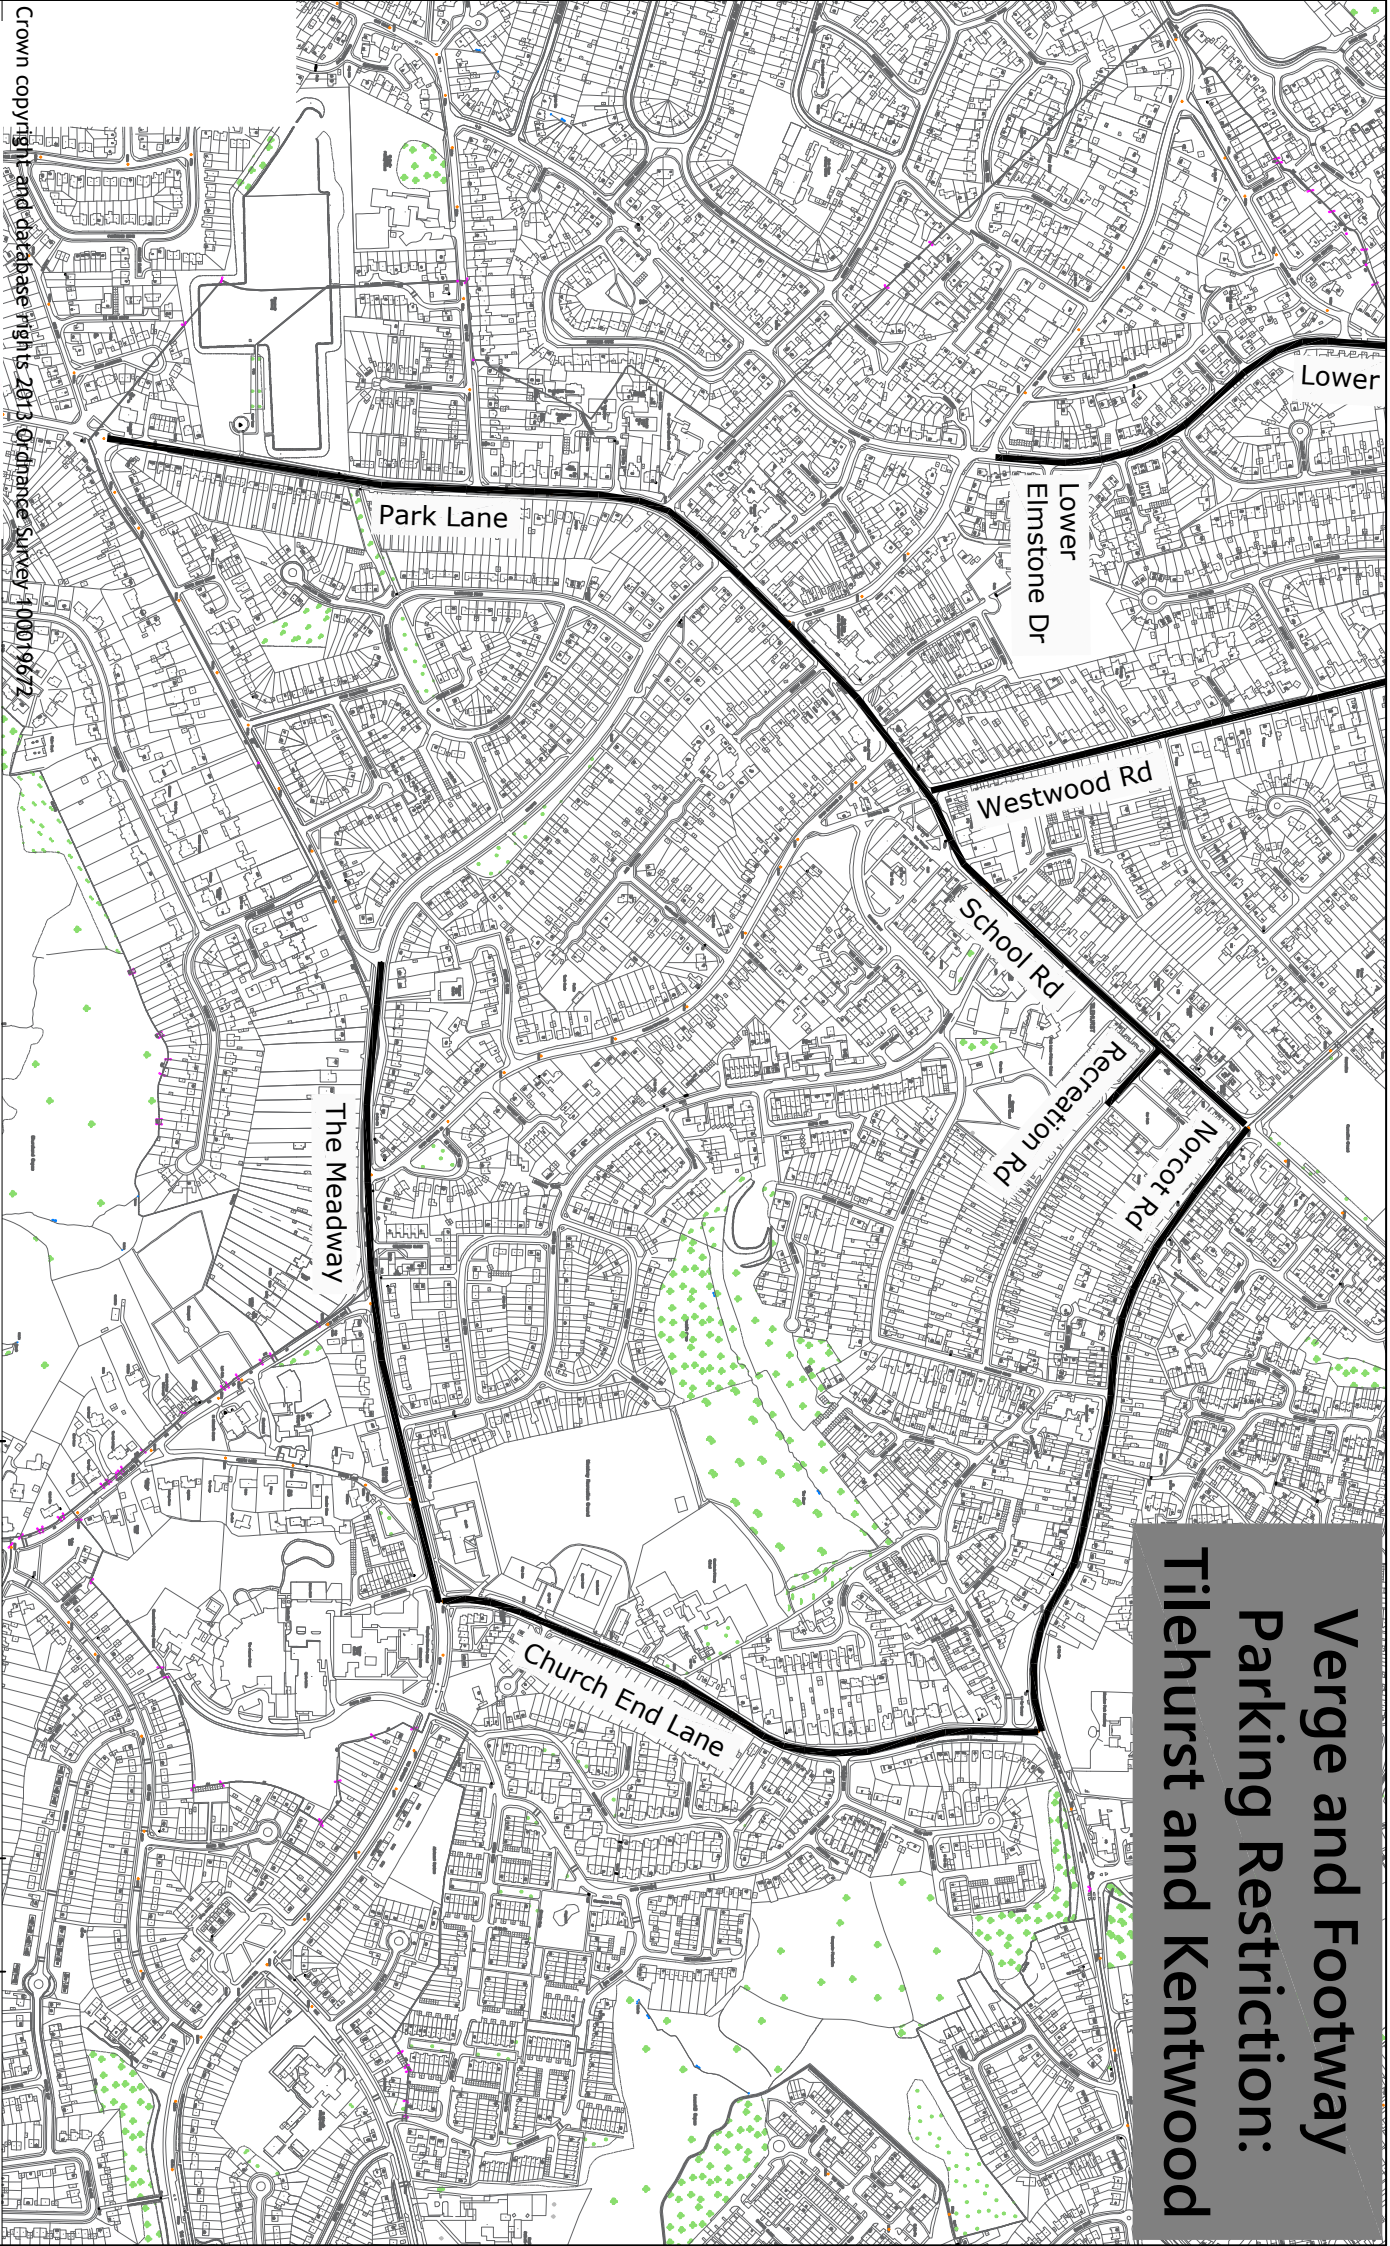

Verge and Footway Parking Restriction: Tilehurst and Kentwood

© Crown copyright and database rights 2013. Ordnance Survey 100019672

Reading
Borough Council

Working better with you

Highways & Traffic Services

Civic Offices

Reading

RG1 2LU

Project

**VERGE & FOOTWAY
PARKING RESTRICTIONS**

Drawing

Tilehurst and Kentwood
part 1 of 2

N.T.S

Date
OCT 24

Drawn
JT

Checked
JC

Approved
JP

Drawing No.
Verge & footway parking
restrictions – Tilehurst and
Kentwood 1

**Verge and Footway
Parking Restriction:
Tilehurst and Kentwood**

Crown copyright and database rights 2013 Ordnance Survey 100019672