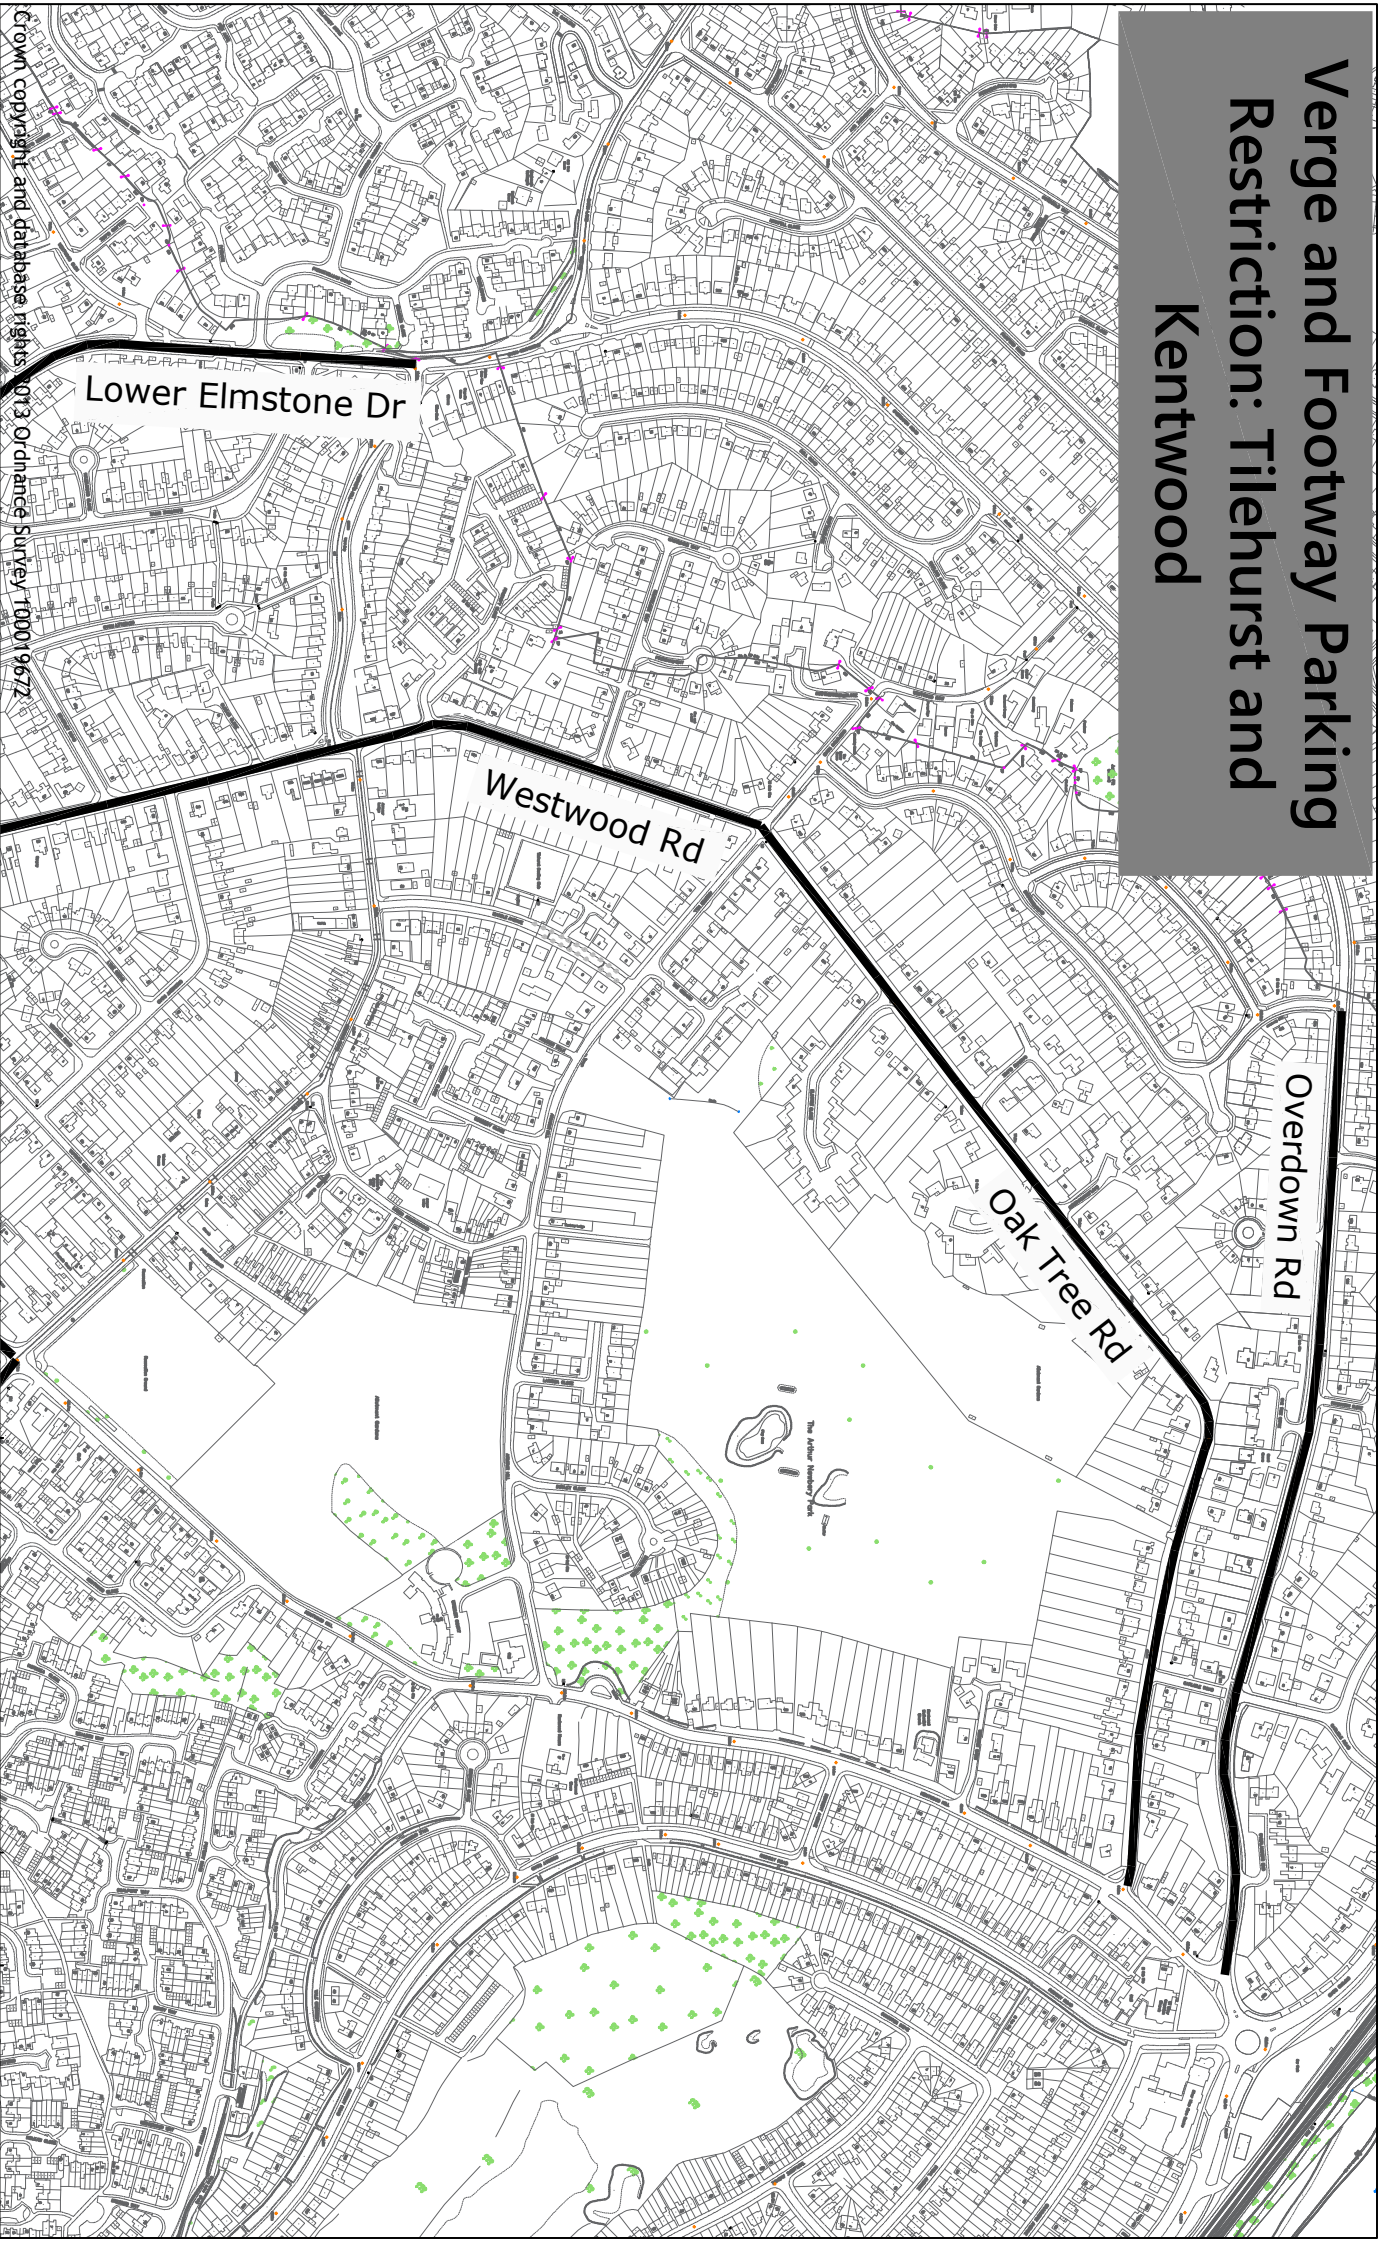

Verge and Footway Parking Restriction: Tilehurst and Kentwood

© Crown copyright and database rights 2013. Ordnance Survey 100019672

Reading
Borough Council

Working better with you

Highways & Traffic Services

Civic Offices

Reading

RG1 2LU

Project

**VERGE & FOOTWAY
PARKING RESTRICTIONS**

Drawing

Tilehurst and Kentwood
part 1 of 2

N.T.S

Date
OCT 24

Drawn
JT

Checked
JC

Approved
JP

Drawing No.
Verge & footway parking
restrictions – Tilehurst and
Kentwood 1

**Verge and Footway
Parking Restriction:
Tilehurst and Kentwood**

Crown copyright and database rights 2013 Ordnance Survey 100019672

Reading
Borough Council
Working better with you

Highways & Traffic Services
Civic Offices
Reading
RG1 2LU

Project		N.T.S	
VERGE & FOOTWAY PARKING RESTRICTIONS		Date	Checked
Drawing		OCT 24	JC
Tilehurst and Kentwood part 2 of 2		Approved	JP
Drawing No.		Drawn	
Verge & footway parking restrictions – Tilehurst and Kentwood 2		JT	